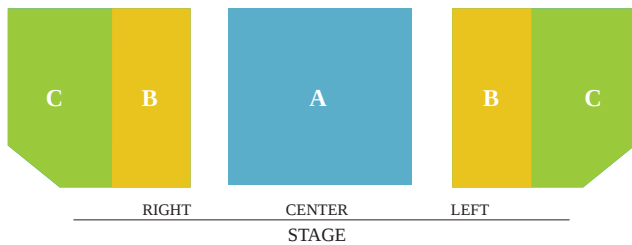

SAN DIEGO CIVIC THEATRE

1100 Third Avenue, Downtown San Diego

BIRCH NORTH PARK THEATRE

2891 University Avenue, San Diego

MCASD SHERWOOD AUDITORIUM

700 Prospect Street, La Jolla

Revelle Chamber Music Series

BALBOA THEATRE