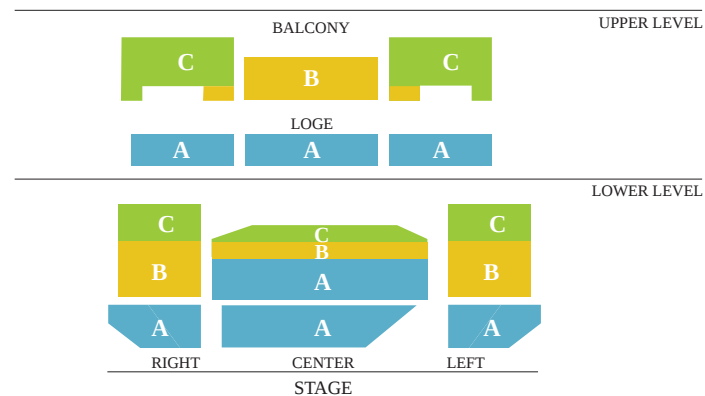

BALBOA THEATRE

868 Fourth Avenue, Downtown San Diego