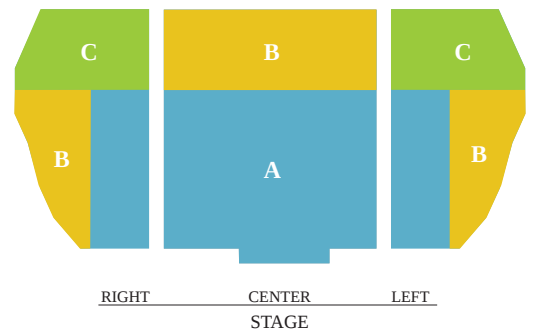

SAN DIEGO CIVIC THEATRE

1100 Third Avenue, Downtown San Diego

BIRCH NORTH PARK THEATRE

2891 University Avenue, San Diego

MCASD SHERWOOD AUDITORIUM

700 Prospect Street, La Jolla

Revelle Chamber Music Series

BALBOA THEATRE