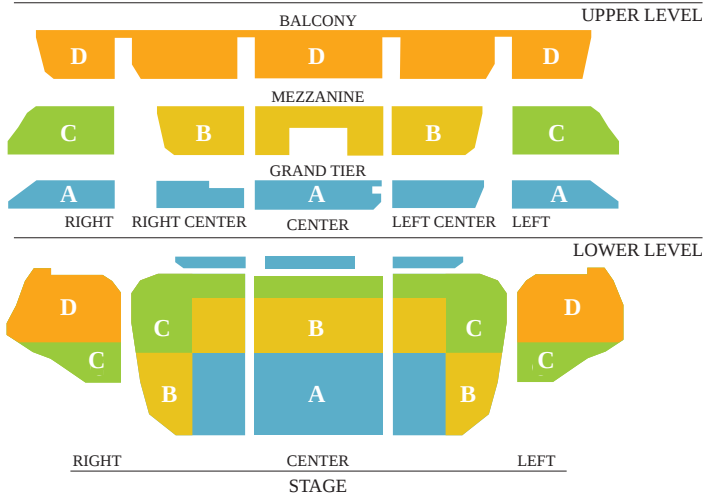

SAN DIEGO CIVIC THEATRE

1100 Third Avenue, Downtown San Diego

BIRCH NORTH PARK THEATRE

2891 University Avenue, San Diego

MCASD SHERWOOD AUDITORIUM

700 Prospect Street, La Jolla

Revelle Chamber Music Series

BALBOA THEATRE