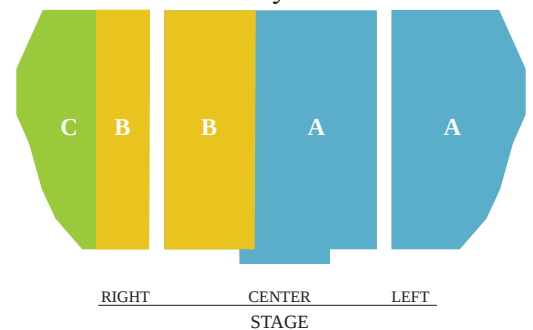

Frieman Family Piano Series