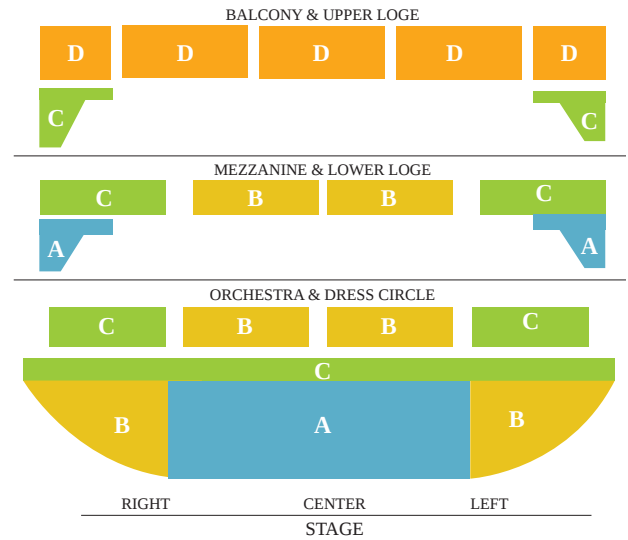

SAN DIEGO CIVIC THEATRE

1100 Third Avenue, Downtown San Diego

BIRCH NORTH PARK THEATRE

2891 University Avenue, San Diego

MCASD SHERWOOD AUDITORIUM

700 Prospect Street, La Jolla

Revelle Chamber Music Series

BALBOA THEATRE